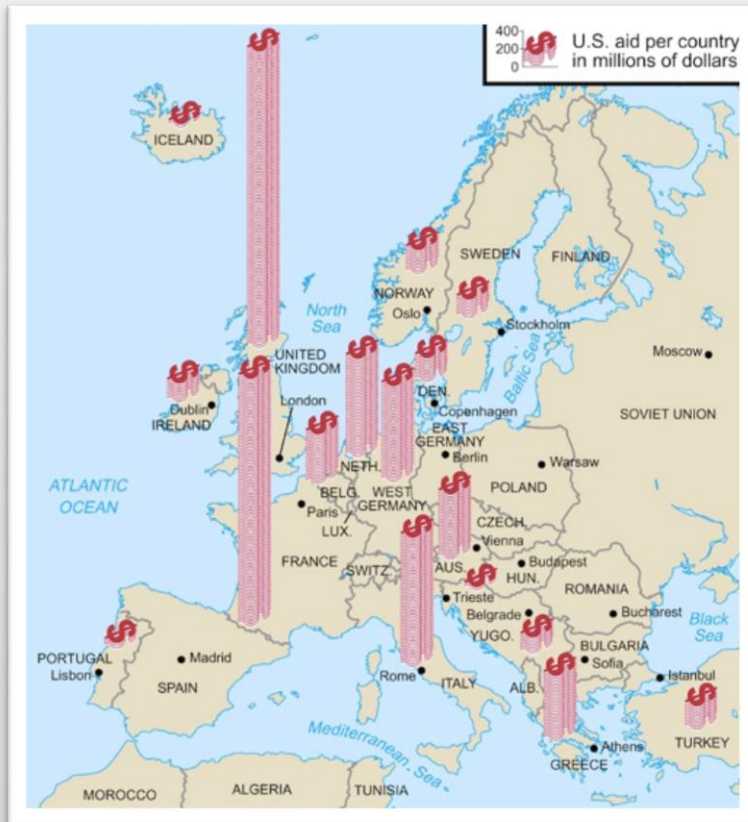

The Origins of the Cold War

The Iron Curtain

Winston Churchill gave the Iron Curtain speech in 1946

Map of the Iron Curtain

The Truman Doctrine, 1947

President Truman outlined the Truman Doctrine to a joint session of Congress in March of 1947

The Marshall Plan, 1947

A map showing how the plan's \$20B was distributed by country

Photo shows a delivery of wheat from the U.S. being unloaded in Rotterdam, Netherlands

NATO Treaty, 1949. Warsaw Pact, 1955.

Central Historical Question

Who started the Cold War?